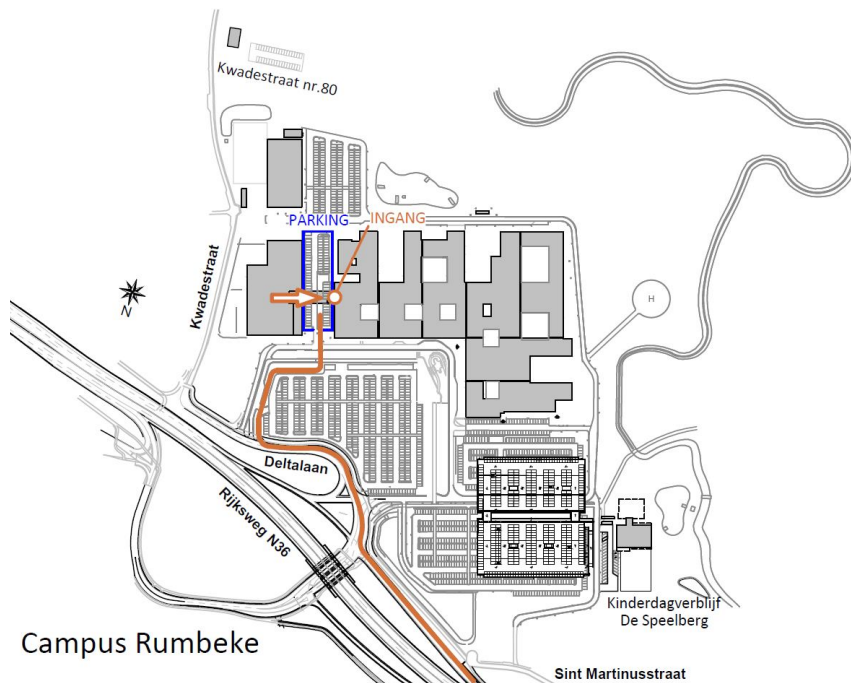

# Directions to the dialysis centre Rumbeke campus

Follow the N36 motorway until you see the signs for the “AZ Delta - Accent Business Park” exit. Take the exit before driving onto the bridge. Follow the road until you see the hospital on the right. Drive on past the first entrance and car park of the hospital, take the second entrance and follow the arrows “**INGANG OOST**”.

Continue to the car park marked in blue on the map. Continue under the pedestrian bridge that connects the two buildings, where the entrance is also located. After parking, you can sign in at the entrance under the pedestrian bridge.

Campus Rumbeke

After parking, enter through the entrance under the pedestrian bridge.

Upon entering, walk through to the restaurant on the right. The haemodialysis nurse will meet you there.

Before you go home, have the parking ticket converted into a free ticket at the haemodialysis office so that you do not have to pay for parking.

INDELING VAN DE ZALEN IN HET MOEDERCENTRUM, CAMPUS RUMBEKE